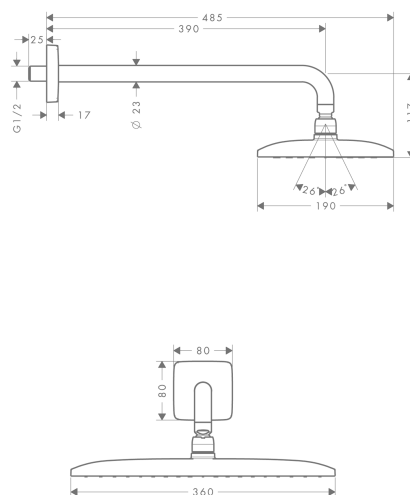

Scale drawing