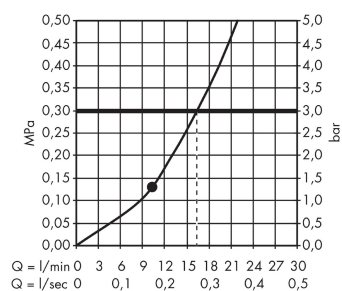

Flowchart

The consumption was measured in combination with the appropriate fittings (thermostat/mixer/ in-wall valve) to reflect actual application in practice.